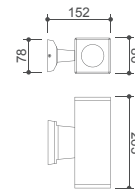

MR 16/50 W		Spot type	
■ Illuminance Cone	lx	m.	
∅0.17	6750	1	
∅0.35	1687	2	
∅0.50	751	3	
∅0.70	423	4	

MR 16/50 W		Flood type	
■ Illuminance Cone	lx	m.	
∅0.35	5170	0.5	
∅0.70	1339	1	
∅1.40	333	2	
∅2.10	150	3	

MR16 /GX5.3 20W / 35W / 50W | PAR16 /GU10 50W | PAR20 /E27 50W

WMD 041

Housing : Die cast aluminium body finished in black color
Painting : Polyester powder coated
Gasket : Weatherproof and durable silicone rubber
Front Glass : Clear toughened safety glass
Cable Entry : Black color silicone rubber grommet
Fastening : All external screws are made of stainless steel
Control Gear : Remote transformer in waterproof box for MR16 lamp
Mounting : Aluminium bracket is provided for ease installation