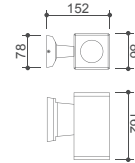

WMS 041

Housing : Die cast aluminium body finished in black color
Painting : Polyester powder coated
Gasket : Weatherproof and durable silicone rubber
Front Glass : Clear toughened safety glass
Cable Entry : Black color silicone rubber grommet
Fastening : All external screws are made of stainless steel
Control Gear : Remote transformer in waterproof box for MR16 lamp
Mounting : Aluminium bracket is provided for ease installation

MR 16/50 W		Spot type	
■ Illuminance Cone	lx	m.	
∅0.17	6750	1	
∅0.35	1687	2	
∅0.50	751	3	
∅0.70	423	4	

MR 16/50 W		Flood type	
■ Illuminance Cone	lx	m.	
∅0.35	5170	0.5	
∅0.70	1339	1	
∅1.40	333	2	
∅2.10	150	3	