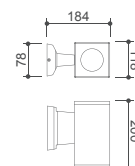

MR 16/50 W		Spot type	
■ Illuminance Cone	lx	m.	
∅0.17	6750	1	
∅0.35	1687	2	
∅0.50	751	3	
∅0.70	423	4	

MR 16/50 W		Flood type	
■ Illuminance Cone	lx	m.	
∅0.35	5170	0.5	
∅0.70	1339	1	
∅1.40	333	2	
∅2.10	150	3	

2xMR16 /GX5.3 20W / 35W / 50W | 2xPAR16 /GU10 50W | 2xPAR20 /E27 50W

WMS 042

Housing : Die cast aluminium body finished in black color
Painting : Polyester powder coated
Gasket : Weatherproof and durable silicone rubber
Front Cover : Clear toughened safety glass
Cable Entry : Black color silicone rubber grommet
Fastening : All external screws are made of stainless steel
Mounting : Aluminium bracket is provided for ease installation

PAR 30/75 W		Spot type	
■ Illuminance Cone	lx	m.	
∅0.10	26496	0.5	
∅0.17	6900	1	
∅0.35	1720	2	
∅0.50	763	3	

PAR 30/75 W		Flood type	
■ Illuminance Cone	lx	m.	
∅0.25	8464	0.5	
∅0.54	2208	1	
∅1.00	552	2	
∅2.60	248	3	