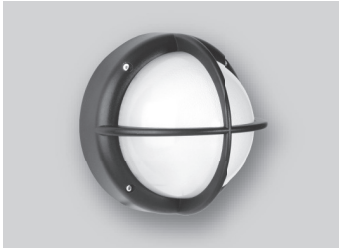

## WMS 080

**Housing & Cover** : Die cast aluminium body finished in black color  
**Painting** : Polyester powder coated  
**Gasket** : Weatherproof and durable silicone rubber  
**Diffuser** : Frosted toughened and safety glass  
**Cable Entry** : PG 11 nylon cable gland  
**Fastening** : All external screws are made of stainless steel  
**Control Gear** : Integral control gear

 **GLS /E27**  
60W  
 **TCT-EL /E27**  
5W / 8W  
(Max length 107 mm.)  
 **TC /G24d-x**  
10W

## WMS 081

**Housing & Cover** : Die cast aluminium body finished in black color  
**Painting** : Polyester powder coated  
**Gasket** : Weatherproof and durable silicone rubber  
**Diffuser** : Frosted toughened and safety glass  
**Cable Entry** : PG 11 nylon cable gland  
**Fastening** : All external screws are made of stainless steel  
**Control Gear** : Integral control gear

## WMS 090

**Housing & Cover** : Die cast aluminium body finished in black color  
**Painting** : Polyester powder coated  
**Gasket** : Weatherproof and durable silicone rubber  
**Diffuser** : Frosted toughened and safety glass  
**Cable Entry** : PG 11 nylon cable gland  
**Fastening** : All external screws are made of stainless steel  
**Control Gear** : Integral control gear