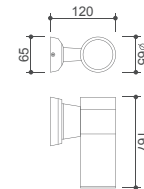

MR 16/50 W		Spot type	
■ Illuminance Cone	lx	m.	
∅0.17	6750	1	
∅0.35	1687	2	
∅0.50	751	3	
∅0.70	423	4	

MR 16/50 W		Flood type	
■ Illuminance Cone	lx	m.	
∅0.35	5170	0.5	
∅0.70	1339	1	
∅1.40	333	2	
∅2.10	150	3	