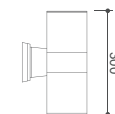

Housing : Die cast aluminium body finished in black color
Painting : Polyester powder coated
Gasket : Weatherproof and durable silicone rubber
Front Glass : Clear toughened safety glass
Cable Entry : Black color silicone rubber grommet
Fastening : All external screws are made of stainless steel
Mounting : Die cast aluminium bracket is provided for ease installation

PAR 30/75 W		Spot type	
■ Illuminance Cone	lx	m.	
∅0.10	26496	0.5	
∅0.17	6900	1	
∅0.35	1720	2	
∅0.50	763	3	

PAR 30/75 W		Flood type	
■ Illuminance Cone	lx	m.	
∅0.25	8464	0.5	
∅0.54	2208	1	
∅1.00	552	2	
∅2.60	248	3	

2xPAR30 /E27 75W / 100W |
2xTCT-EL /E27 5W / 8W / 11W (Max length 117 mm.)