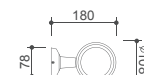

Housing : Die cast aluminium body finished in black color
Painting : Polyester powder coated
Gasket : Weatherproof and durable silicone rubber
Front Glass : Clear toughened safety glass
Cable Entry : Black color silicone rubber grommet
Fastening : All external screws are made of stainless steel
Mounting : Die cast aluminium bracket is provided for ease installation

PAR 30/75 W		Spot type	
■ Illuminance Cone	lx	m.	
∅0.10	26496	0.5	
∅0.17	6900	1	
∅0.35	1720	2	
∅0.50	763	3	

PAR 30/75 W		Flood type	
■ Illuminance Cone	lx	m.	
∅0.25	8464	0.5	
∅0.54	2208	1	
∅1.00	552	2	
∅2.60	248	3	

2xPAR30 /E27 75W / 100W |
2xTCT-EL /E27 5W / 8W / 11W (Max length 117 mm.)