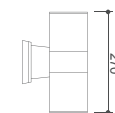

Housing : Die cast aluminium body finished in black color
Painting : Polyester powder coated
Gasket : Weatherproof and durable silicone rubber
Front Glass : Clear toughened safety glass
Cable Entry : Black color silicone rubber grommet
Fastening : All external screws are made of stainless steel
Control Gear : Remote transformer in waterproof box for MR16 lamp
Mounting : Die cast aluminium bracket is provided for ease installation

PAR 20/50 W		Spot type	
■ Illuminance Cone	lx	m.	
∅0.10	11316	0.5	
∅0.17	2944	1	
∅0.35	736	2	
∅0.50	331	3