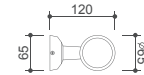

WMD 020

Housing : Die cast aluminium body finished in black color
Painting : Polyester powder coated
Gasket : Weatherproof and durable silicone rubber
Front Glass : Clear toughened safety glass
Cable Entry : Silicone rubber grommet
Fastening : All external screws are made of stainless steel
Control Gear : Remote transformer in waterproof box for MR16 lamp
Mounting : Die cast aluminium bracket is provided for ease installation

MR 16/50 W		Spot type	
■ Illuminance Cone	lx	m.	
∅0.17	6750	1	
∅0.35	1687	2	
∅0.50	751	3	
∅0.70	423	4	

MR 16/50 W		Flood type	
■ Illuminance Cone	lx	m.	
∅0.35	5170	0.5	
∅0.70	1339	1	
∅1.40	333	2	
∅2.10	150	3	

 **2xMR16 /GX5.3** 20W / 35W / 50W |
  **2xPAR16 /GU10** 50W |
  blue / white / warm white / cool white / red / amber / green

WMD 021

Housing : Die cast aluminium body finished in black color
Painting : Polyester powder coated
Gasket : Weatherproof and durable silicone rubber
Front Glass : Clear toughened safety glass
Cable Entry : Black color silicone rubber grommet
Fastening : All external screws are made of stainless steel
Control Gear : Remote transformer in waterproof box for MR16 lamp
Mounting : Die cast aluminium bracket is provided for ease installation