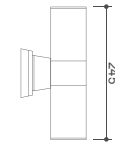

MR 16/50 W		Spot type	
■ Illuminance Cone	lx	m.	
∅0.17	6750	1	
∅0.35	1687	2	
∅0.50	751	3	
∅0.70	423	4	

MR 16/50 W		Flood type	
■ Illuminance Cone	lx	m.	
∅0.35	5170	0.5	
∅0.70	1339	1	
∅1.40	333	2	
∅2.10	150	3	