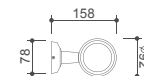

Housing : Die cast aluminium body finished in black color
Painting : Polyester powder coated
Gasket : Weatherproof and durable silicone rubber
Front Glass : Clear toughened safety glass
Cable Entry : Black color silicone rubber grommet
Fastening : All external screws are made of stainless steel
Control Gear : Remote transformer in waterproof box for MR16 lamp
Mounting : Die cast aluminium bracket is provided for ease installation

PAR 20/50 W		Spot type	
■ Illuminance Cone	lx	m.	
∅0.10	11316	0.5	
∅0.17	2944	1	
∅0.35	736	2	
∅0.50	331	3